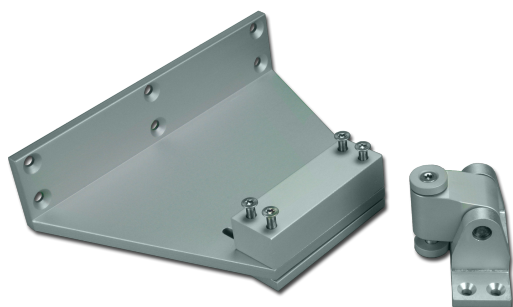

Technical Data**ARTICLE INFO**

The bracket K-KL²-M(S)-RAICO100 / 120RI is an accessory for Folding Arm² actuators.

Application:

- Bracket set for RAICO 100/120RI profile series for mounting on main and left secondary closing edge.

Bracket K-KL²-M(S)-RAICO100 / 120RI at a glance:

- Accessories for the folding arm
- for mounting to Raico window profile 100 / 120RI

TECHNICAL DATA

Matchcode	K-KL ² -M(S)-RAICO100/120RI
Article name	Bracket K-KL ² -M(S)-RAICO100/120RI
Part number	K2 1623
Mounting way	aufgesetzt
Weight	1.2