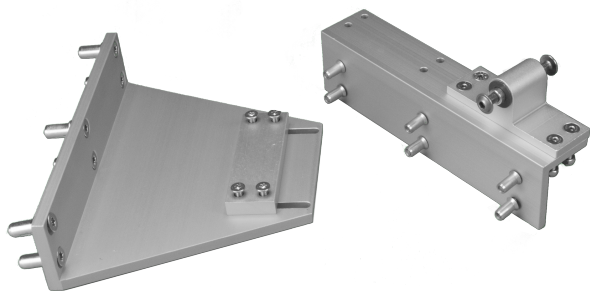

Technical Data**ARTICLE INFO**

The bracket K-KL²-WICONA-LI is an accessory for Folding Arm² actuators.

Application:

- Bracket set for WICONA WIC profile series for mounting on main and left secondary closing edge in the roof area.

Overview of K-KL²-WICONA-LI bracket:

- Accessories for the folding arm
- for mounting on a WICONA SHE window profile left, opening outwards,
- Profile: WICTEC 50

TECHNICAL DATA

Matchcode	K-KL ² -WICONA-LI
Article name	Bracket K-KL ² -WICONA-LI
Part number	K2 1624
Mounting way	aufgesetzt
Weight	1.4