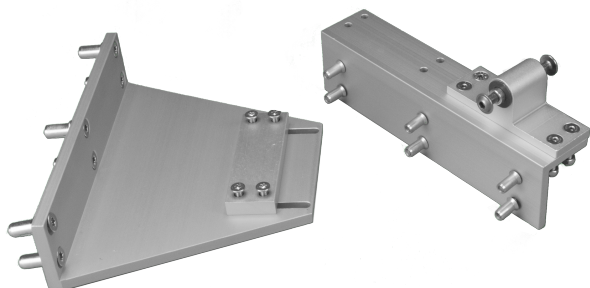

Technical Data**ARTICLE INFO**

The bracket K-KL²-WICONA-RE is an accessory for Folding Arm² actuators.

Application:

- Bracket set for WICONA WIC profile series for mounting on main and right secondary closing edge in the roof area.

Overview of K-KL²-WICONA-RE bracket:

- Accessories for folding arm
- for mounting on a WICONA window profile for SHE windows on the right, opening outwards
- Profile: WICTEC 50

TECHNICAL DATA

Matchcode	K-KL ² -WICONA-RE
Article name	Bracket K-KL ² -WICONA-RE
Part number	K2 1625
Mounting way	aufgesetzt
Weight	1.3