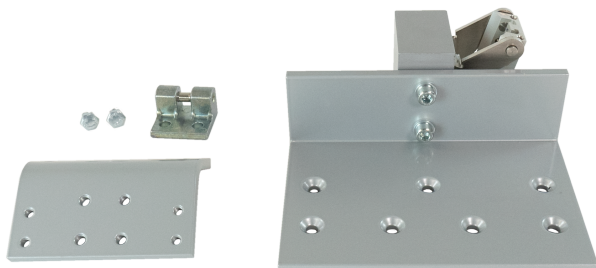

**Technical Data****ARTICLE INFO**

The bracket K-L-A-RE-AW57RO is an accessory for the linear actuator EA-L.

**Application:**

- Bracket set for profile series SCHÜCO AWS-57-ro on right secondary closing edge for linear actuator EA-L.

**Bracket K-L-A-LI-AW57RO at a glance:**

- for side mounting on Schüco AW 57 ro profile - right
- laterally clamped for rotatable mounting
- steplessly positionable
- consisting of clamping piece and 1 U-profile with mounting surface
- Surface coated in RAL 9006 smooth

**TECHNICAL DATA**

Matchcode	K-L-A-RE-AW57RO
Article name	Accessories K-L-A-RE-AW57RO
Part number	K2 1603
Weight	1.1