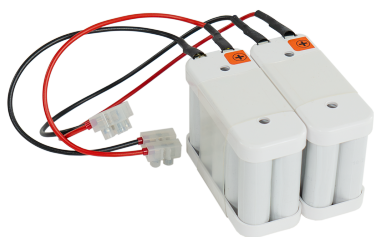

Technical Data**ARTICLE INFO**

Accessories NC-2406-TK for the SHEV

- Replacement battery for earlier and current compact control units
- NiCad battery pack, 24 V DC / 0,6 Ah/ loose
- loose installation for electrical control units type ES 3/1, RZ 4/1, ES 6/1 in TK-housing and all ESM 6 Amp

TECHNICAL DATA

| | |
|--------------|----------------------|
| Matchcode | NC-2406-TK |
| Article name | Akku pack NC-2406-TK |
| Part number | ST4 10104 |
| Weight | 0.5 |