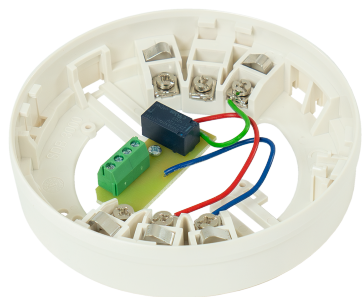

#### ARTICLE INFO

Accessories: Relais socket for RM-3000

#### TECHNICAL DATA

Matchcode	RMS-3000
Article name	Accessories RMS-3000
Part number	A3 2063
Weight	0.25