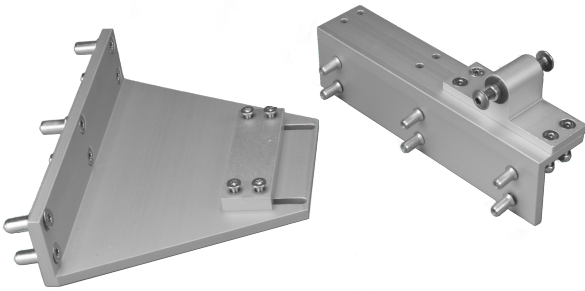

Technical Data

ARTICLE INFO

The bracket K-KL²-L-WICONA-RE is an accessory for Folding Arm² actuators PA-KL²-L / PA-KL²-M.

Application:

- Bracket set for WICONA WIC profile series for mounting on main and right secondary closing edge in the roof area. With support bracket for longer folding arm variants -M and -L.

Overview of K-KL²-L-WICONA-RE bracket:

- Accessories for the folding arm PA-KL²-L / PA-KL²-M
- for mounting on a WICONA SHE window profile right, opening outwards
- with additional stabilisation bracket
- Profile: WICTEC 50

TECHNICAL DATA

Matchcode	K-KL ² -L-WICONA-RE
Article name	Bracket K-KL ² -L-WICONA-RE
Part number	K2 1648
Mounting way	aufgesetzt
Weight	2.5