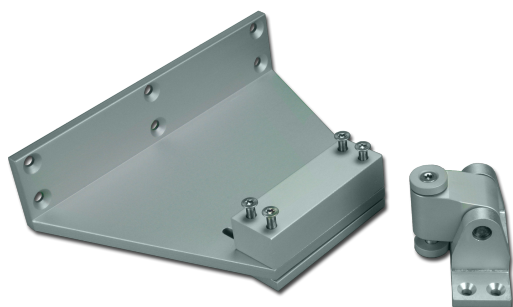

**Technical Data****ARTICLE INFO**

The bracket K-KL<sup>2</sup>-L-RAICO105D-LI is an accessory for Folding Arm<sup>2</sup> actuators PA-KL<sup>2</sup>-L.

**Application:**

- Bracket set for RAICO 105D profile series for mounting on main and left secondary closing edge. With support bracket for longer folding arm variants -M and -L.

**Bracket K-KL<sup>2</sup>-L-RAICO105D-LI at a glance:**

- Accessories for folding arm PA-KL<sup>2</sup>-L
- for mounting on Raico 105D profiles for SHEV windows
- Mounting on the left sideways edge
- with extra stabilisation bracket

**TECHNICAL DATA**

Matchcode	K-KL <sup>2</sup> -L-RAICO105D-LI
Article name	Bracket K-KL <sup>2</sup> -L-RAICO105D-LI
Part number	K2 1649
Mounting way	aufgesetzt
Weight	2.5