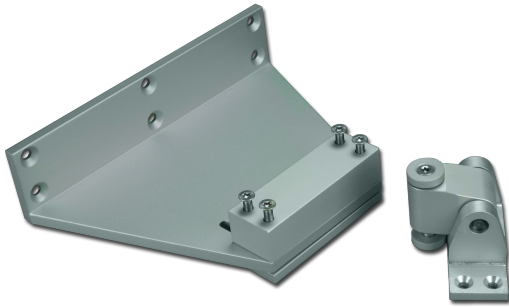

Technical Data

ARTICLE INFO

The bracket K-KL²-L-RAICO105D-RE is an accessory for Folding Arm² actuators.

Application:

- Bracket set for RAICO 105D profile series for mounting on main and right secondary closing edge. With support bracket for longer folding arm variants -M and -L.

Bracket K-KL²-L-RAICO105D-RE at a glance:

- Accessories for folding arm PA-KL²-L
- for mounting on Raico 105D profiles for SHE windows
- Mounting on the right sideways edge
- with extra stabilisation bracket

TECHNICAL DATA

Matchcode	K-KL ² -L-RAICO105D-RE
Article name	Bracket K-KL ² -L-RAICO105D-RE
Part number	K2 1650
Mounting way	aufgesetzt
Weight	2.5