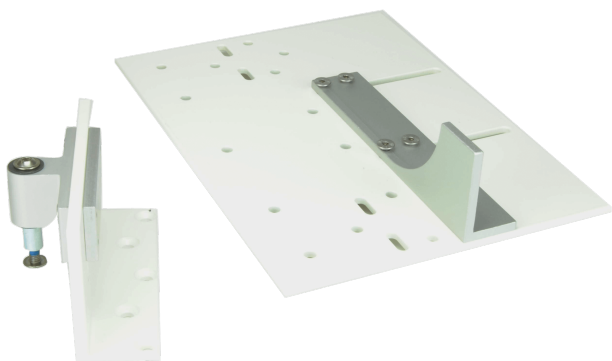

Technical Data**ARTICLE INFO**

The bracket K-KL²-L-LK-RE is an accessory for Folding Arm² actuators.

Application:

- Bracket set for skylight domes with straight upstand (additional brackets are required for curbed upstand). With right support bracket for longer folding arm variants -M and -L.

Overview of K-KL²-L-LK-RE bracket:

- Accessories for the folding arm PA-KL²
- for mounting on a light dome with vertical mounting plate, right hand side
- with additional stabilisation bracket
- Brackets for oblique curb are not included

TECHNICAL DATA

Matchcode	K-KL ² -L-LK-RE
Article name	Bracket K-KL ² -L-LK-RE
Part number	K2 1652
Mounting way	aufgesetzt
Weight	2.5