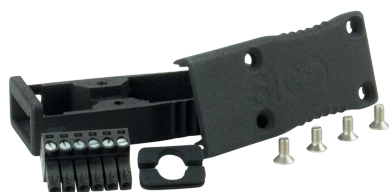

**Technical Data**

**SICO**

**ARTICLE INFO**

The SICO-PLUG-INSTALL is a kit of a special and ergonomic designed SICO PLUG connector for the support of various installation services. You can connect a 3 wire or 6 wire cable for a faster commissioning, cable length upon your needs.

**TECHNICAL DATA**

Matchcode	SICO-PLUG-INSTALL
Article name	SICO-PLUG-INSTALL
Part number	SD1 8514
Housing	SICO PLUG INSTALL
Housing type	Plastic
Colour	Black
Connection cable	exclusive connection cable

**ACCESSORIES**

Part no.	Matchcode
<a href="#">K2 2003</a>	<a href="#">PA-ANL-SIHF-6x0.5mm<sup>2</sup></a>
<a href="#">K2 2004</a>	<a href="#">PA-ANL-3m</a>
<a href="#">K2 2005</a>	<a href="#">PA-ANL-5m</a>
<a href="#">K2 2006</a>	<a href="#">PA-ANL-+lfm</a>