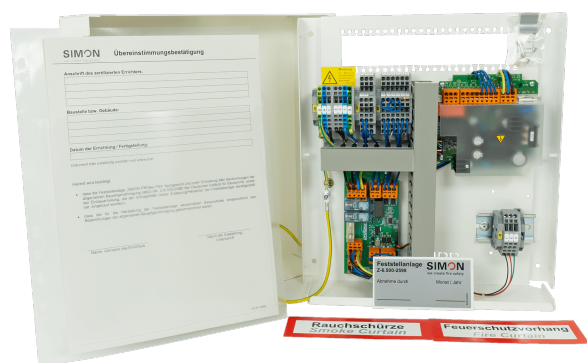

Technical Data

TECHNICAL DATA

Matchcode	PROtec-RZ-24
Article name	Control System PROtec-RZ-24
Part number	ST4 3601
Colour	RAL 9010
Housing length	301
Housing width	323
Housing height	85

ACCESSORIES

Part no.	Matchcode
RSV 60015	Powerpack 3 for RZ 24
ST4 3321	Flange plate 445-130 plastic