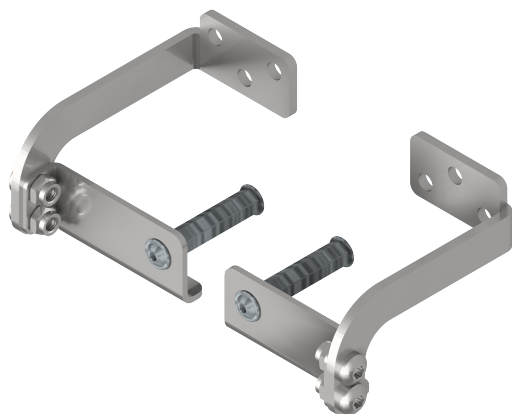

Technical Data**ARTICLE INFO**

The bracket K-K20-S-SB is an accessory for the chain actuator PA-K-20/xxx.

Application:

- Sideways bracket set for actuator series PA-K-20/xxx. For rigid installation on the frame for outward opening windows / sash mounting for inward opening windows. Material: stainless steel

Overview bracket K-K20-S-SB:

- spare part
- Sideways bracket set for outward opening windows
- For rigid installation

TECHNICAL DATA

Matchcode	K-K20-S-SB
Article name	Bracket K-K20-S-SB
Part number	K2 2206
Weight	0.2