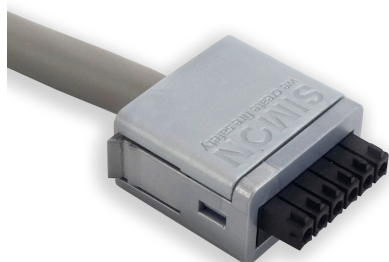

**Technical Data****SICO****ARTICLE INFO**

Connecting cable 3-wire, wire cross-section 0.75 mm<sup>2</sup>, fully assembled with SICO PLUG, surcharge per additional meter (Basis article: K2 2015)

Core colors: brown, blue, black

Jacket color: silicone gray

tested for NSHEV use according to DIN EN 12101-2

**TECHNICAL DATA**

Matchcode	PA-SICO-SET-3w-5m_copy
Article name	Connection set PA-SICO-SET-3w-+lfm
Part number	K2 2017

**ACCESSORIES**

Part no.	Matchcode	
<a href="#">K2 2002</a>	<a href="#">SICO-PLUG-SP</a>	
<a href="#">SD1 8522</a>	<a href="#">SICO-LINK-Adapter</a>	